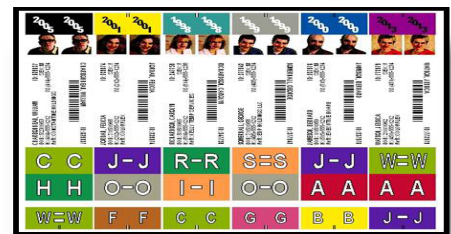

SELECT FROM HUNDREDS OF LABEL DESIGNS
OR DESIGN YOUR OWN

LABELSANYWHERE

EFFECTIVE ITEM INTELLIGENCE STARTS WITH ASSET IDENTIFICATION

- Easy, fast file and asset labeling done right every time
- Consolidate all information on a single label
- Accessible from internet or via software installation
- Customized label designs
- Labels can include variable color-coding, text, graphics, barcodes, and RFID
- Available in alphabetic, straight numeric and terminal digit indexing
- Type the data for each label into data input screens customized to match your label design
- Universal printer compatibility with factory-grade print quality
- Support multiple users and facilities anywhere in the world
- Import data from host applications and spreadsheets
- In-house design services available to help create custom labels

SOFTWARE AND HARDWARE KEY FEATURES

LABELSANYWHERE

- Add or delete users with ability to set access levels to ensure data security and integrity
- HIPAA-compliant data stays local
- Strong, password-protected login/logout
- Track label inventory automatically
- Accurate inventory levels
- Control costs
- Print Quality and Compatibility - Printer agnostic
- Extra-durable paper and polyester labels available
- Allows vibrant, consistent, controlled true-color printing
- High-quality barcodes
- No special equipment investment

EDP, LLC AUTO DEALERSHIP

2011 Chevrolet Cruze LT Sedan 4D

Stock Number: US70032	Transmission: Automatic, 6-Spd w/Overdrive
VIN: 1G1PF5S90B7204113	Drivetrain: FWD
Interior Color: Black	Type: Sedan
Exterior Color: Red	Fuel Capacity: 15.6 Gallons
Engine: 4-Cyl, Turbo, 1.4 Liter	Mileage: 48,500